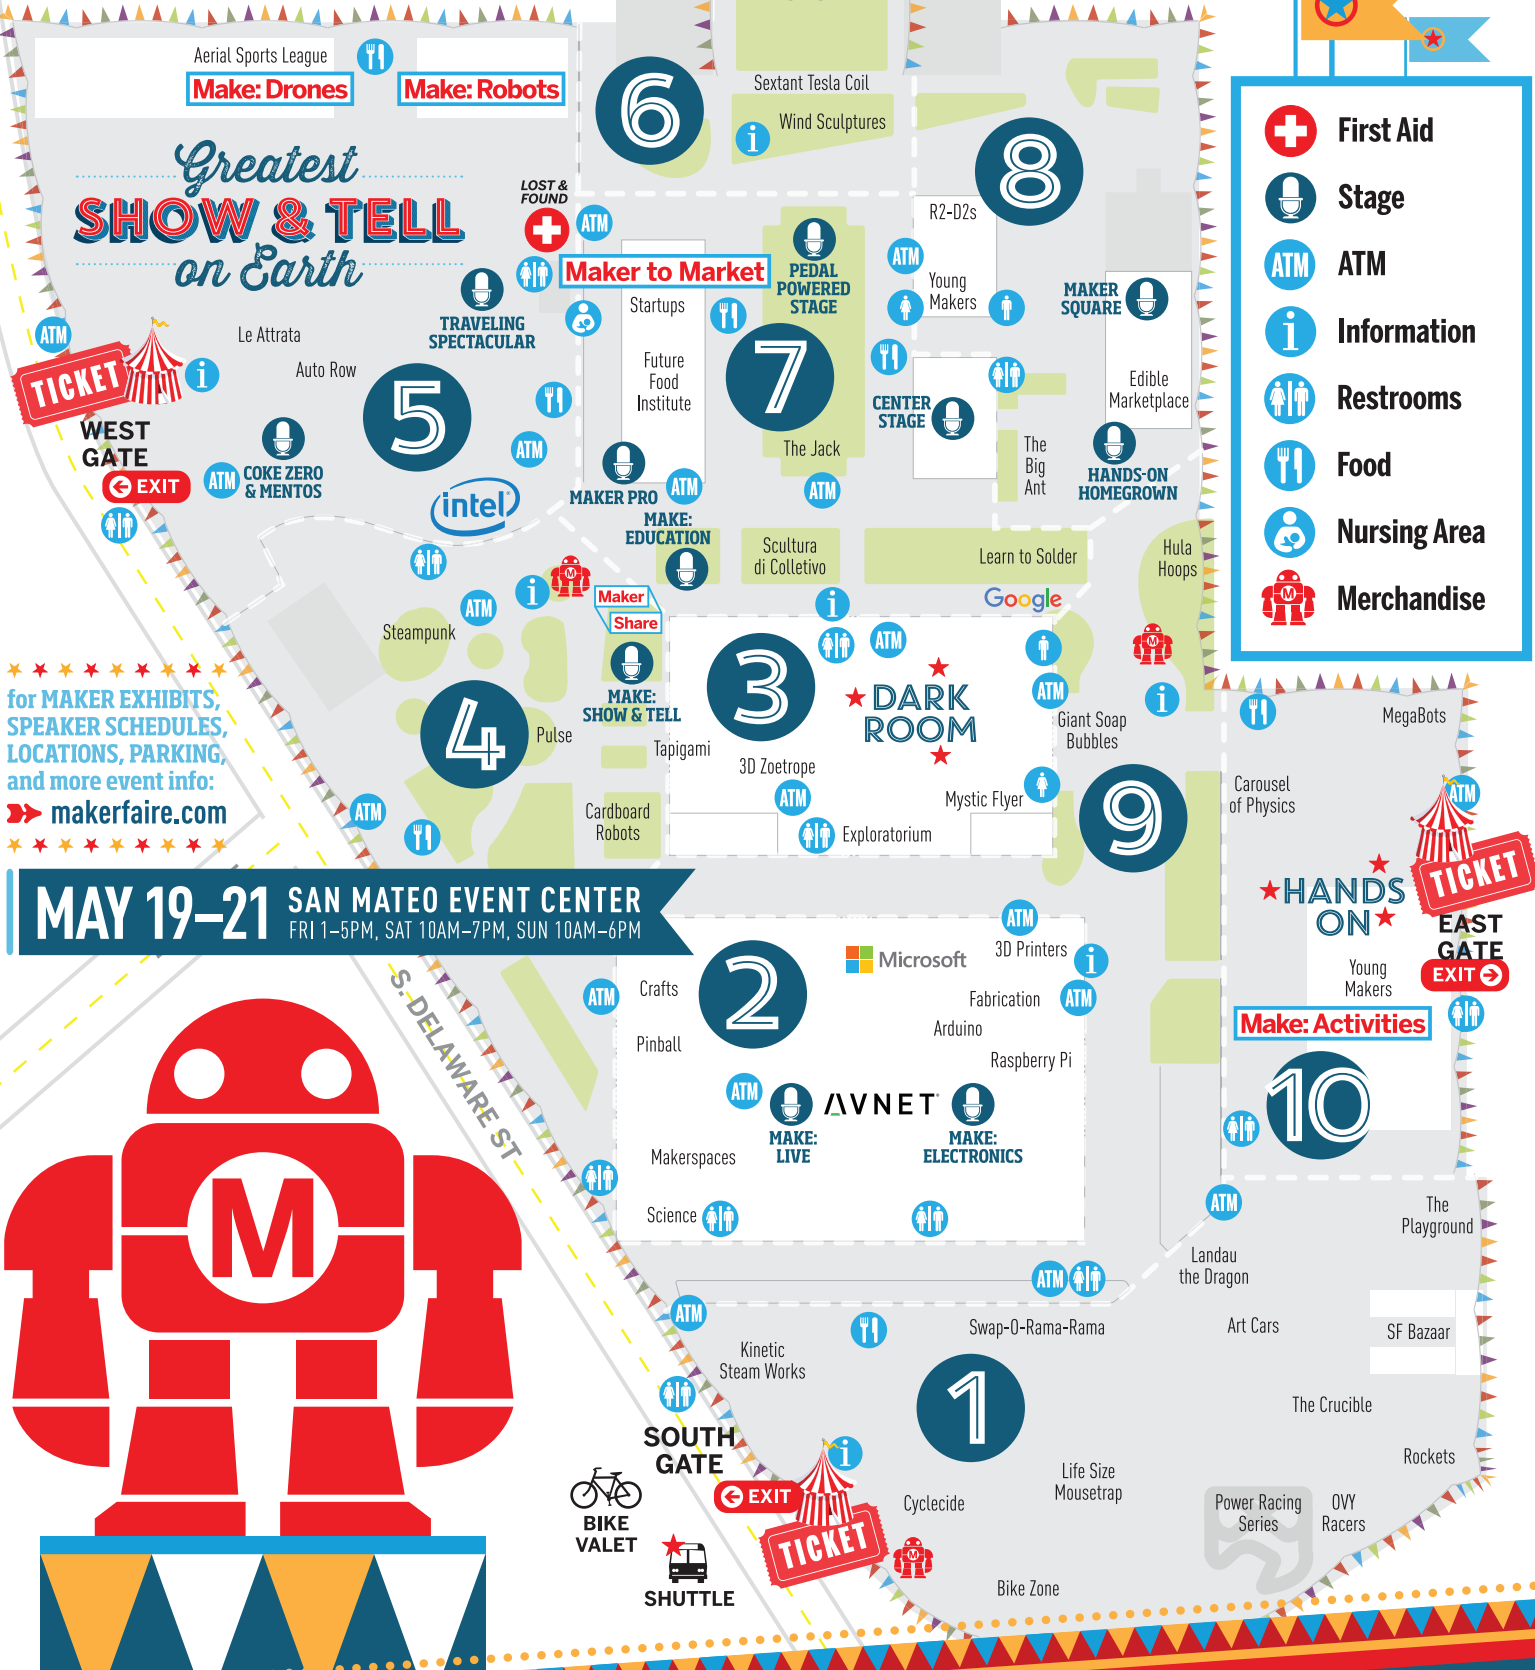

Maker Faire

Greatest **SHOW & TELL** on Earth

 for MAKER EXHIBITS,
 SPEAKER SCHEDULES,
 LOCATIONS, PARKING,
 and more event info:
 >>> makerfaire.com

MAY 19-21 SAN MATEO EVENT CENTER
 FRI 1-5PM, SAT 10AM-7PM, SUN 10AM-6PM

- First Aid
- Stage
- ATM
- Information
- Restrooms
- Food
- Nursing Area
- Merchandise

S. DELAWARE ST

SOUTH GATE
 BIKE VALET
 SHUTTLE

EAST GATE
 EXIT